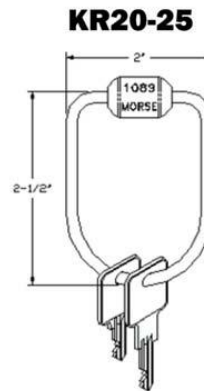

KEYWATCHER

KEYBANK

POWERCHECK

KEYRINGS

ASSETTRACK

Tamper Proof Key Ring Price List

*Keyrings not shown actual size.

Item	Ring Size	Bag of 5	Bag of 25
KR15-15	1 1/2" • 1 1/2"	\$22.50	\$112.50
KR15-20	1 1/2" • 2"	\$22.50	\$112.50
KR20-25	2" • 2 1/2"	\$22.50	\$112.50
KR35-00	3 1/2" Dia.	\$23.75	\$118.75