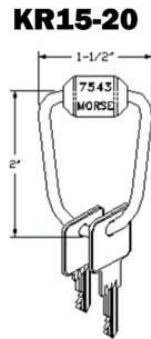

KEYWATCHER

KEYBANK

POWERCHECK

KEYRINGS

ASSETTRACK

Tamper Proof Key Ring Price List

*Keyrings not shown actual size.

Item	Ring Size	Bag of 5	Bag of 25
KR15-15	1 1/2" • 1 1/2"	\$22.50	\$112.50
KR15-20	1 1/2" • 2"	\$22.50	\$112.50
KR20-25	2" • 2 1/2"	\$22.50	\$112.50
KR35-00	3 1/2" Dia.	\$23.75	\$118.75