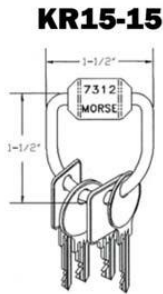

KEYWATCHER

KEYBANK

POWERCHECK

KEYRINGS

ASSETTRACK

Tamper Proof Key Ring Price List

*Keyrings not shown actual size.

Item	Ring Size	Bag of 5	Bag of 25
KR15-15	1 1/2" • 1 1/2"	\$22.50	\$112.50
KR15-20	1 1/2" • 2"	\$22.50	\$112.50
KR20-25	2" • 2 1/2"	\$22.50	\$112.50
KR35-00	3 1/2" Dia.	\$23.75	\$118.75