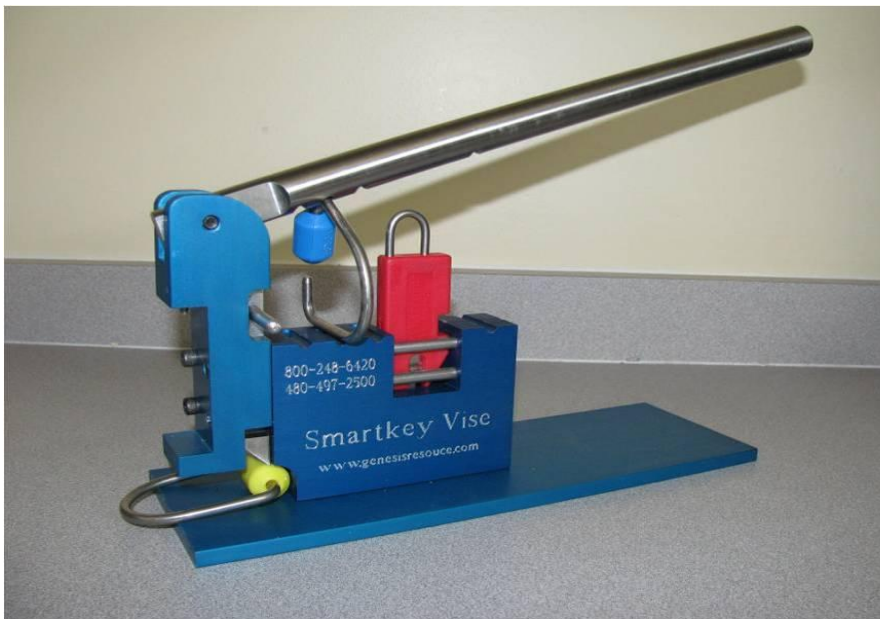

Hoffman's Company LLC  
SECURE. SCALABLE. SOLUTIONS.

KEYWATCHER

KEYBANK

POWERCHECK

KEYRINGS

INTELLFLEX

## The SmartKey Vise 4-in-1 Tool

- Easily Attach SmartKey U-Rings
- Effortlessly pushes the Cutoff U-Ring piece into the SmartKey Chamber
- Seal Tamper Proof Key Ring Hubs
- Easily Cuts Tamper Proof Key Ring Hubs