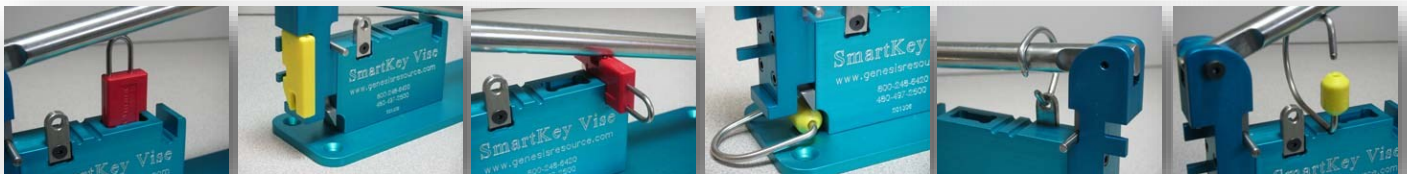

## SmartKey Vise 6-in1 Tool

1. Attaches SmartKey u-rings
2. Secures the SmartKey with a vise-like grip for you to cut the u-ring off (cutting tool not included)
3. Presses the cutoff u-ring segment into the SmartKey chamber
4. Splits Tamper Proof Key Ring Hubs
5. Spreads Tamper Proof Ring for easier hub attachment
6. Seals Tamper Proof Key Ring Hub